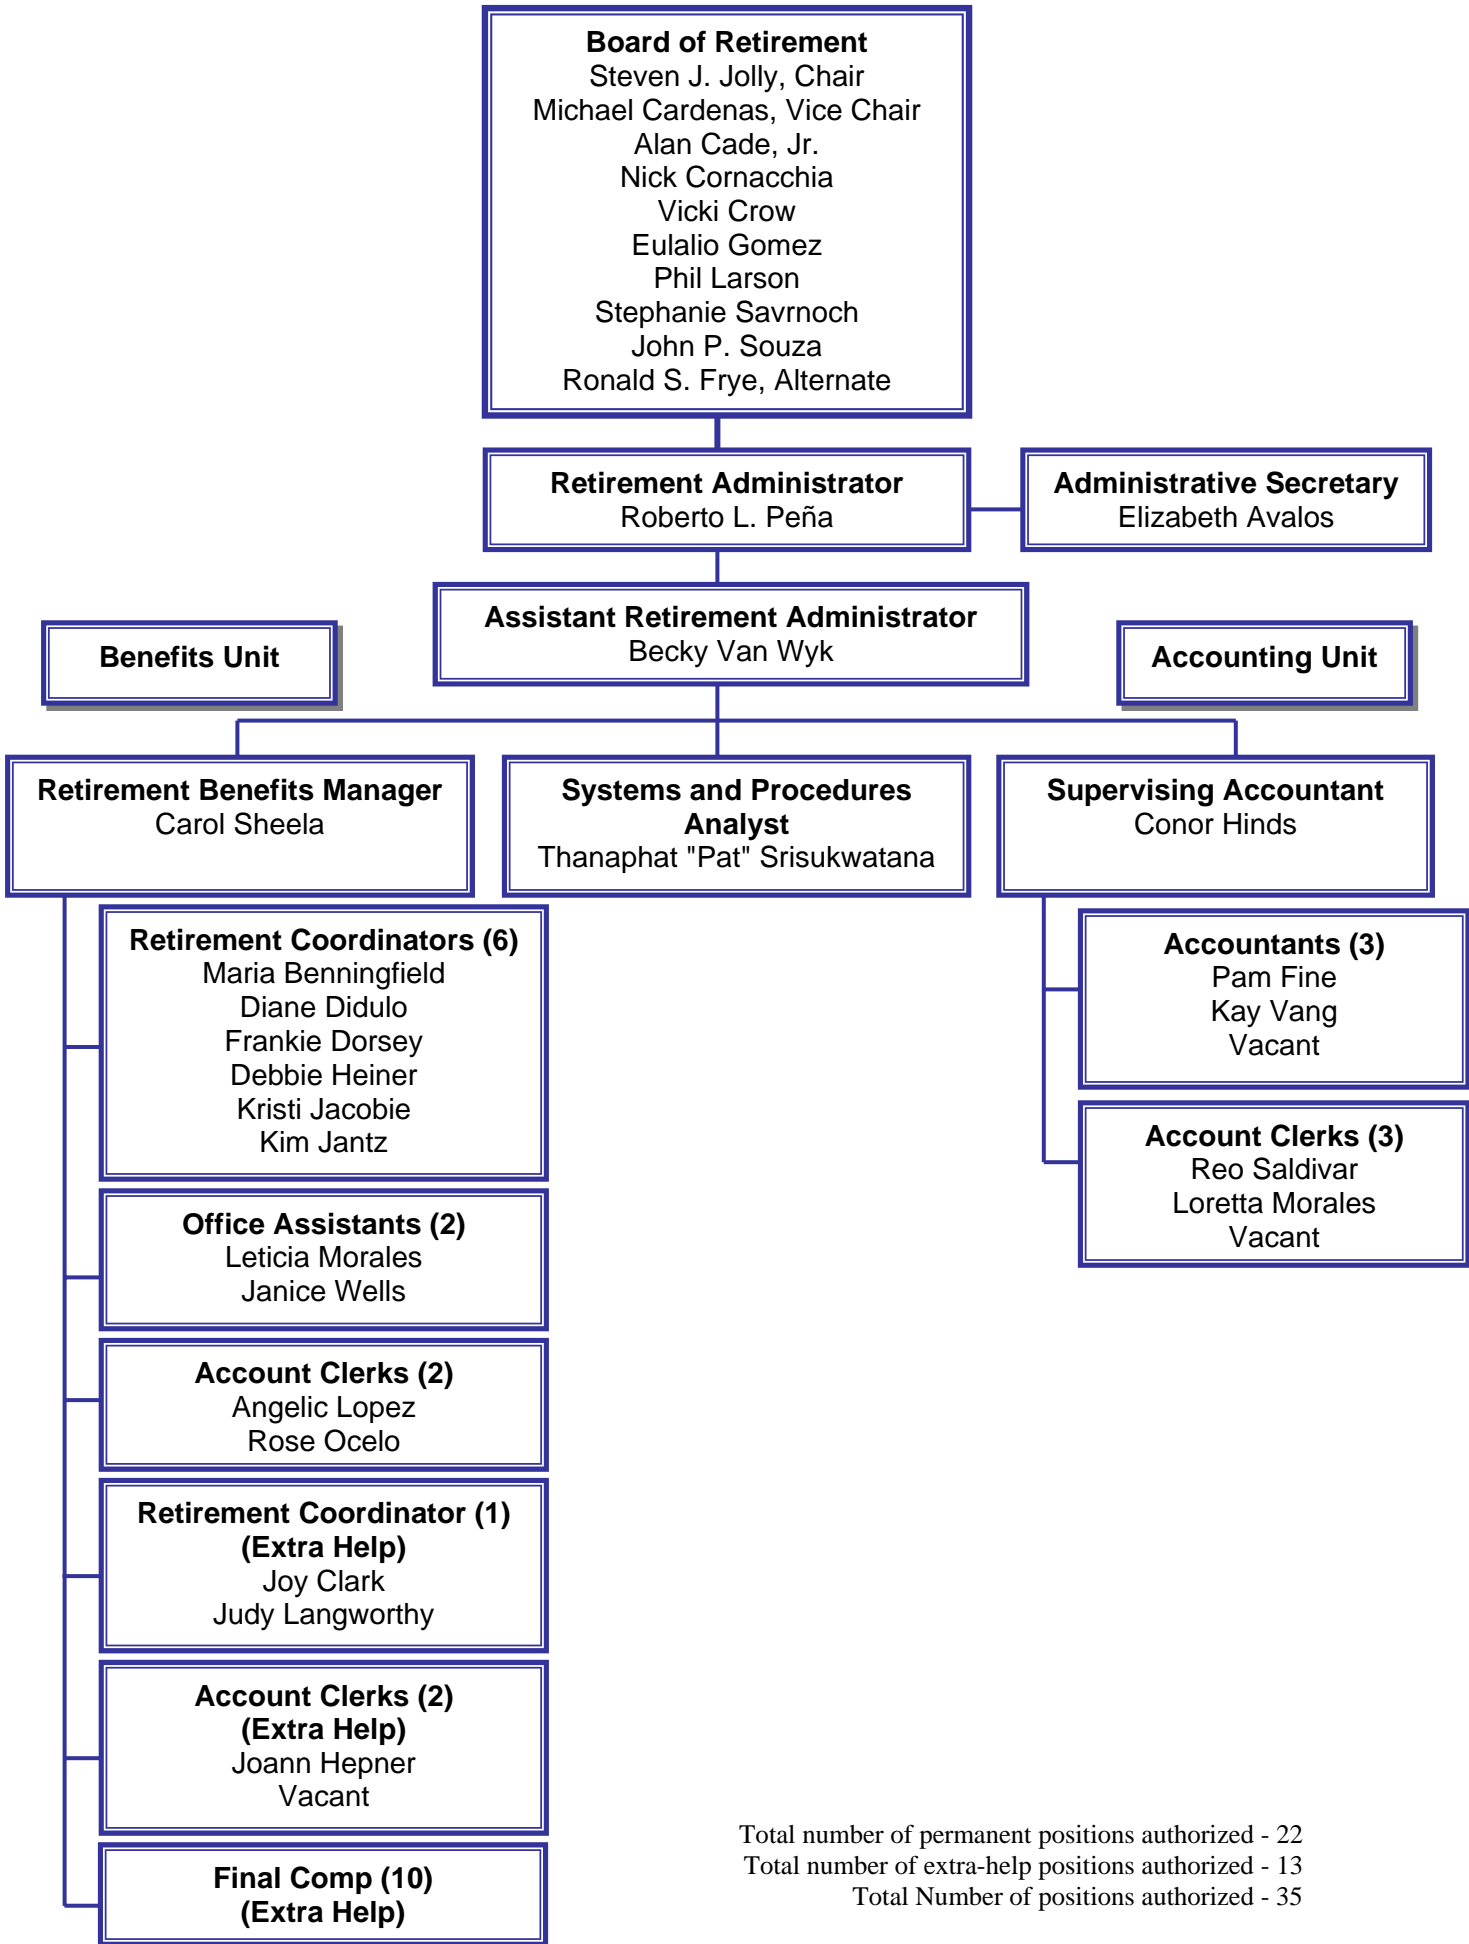

# Fresno County Employees' Retirement Association

Total number of permanent positions authorized - 22  
 Total number of extra-help positions authorized - 13  
 Total Number of positions authorized - 35